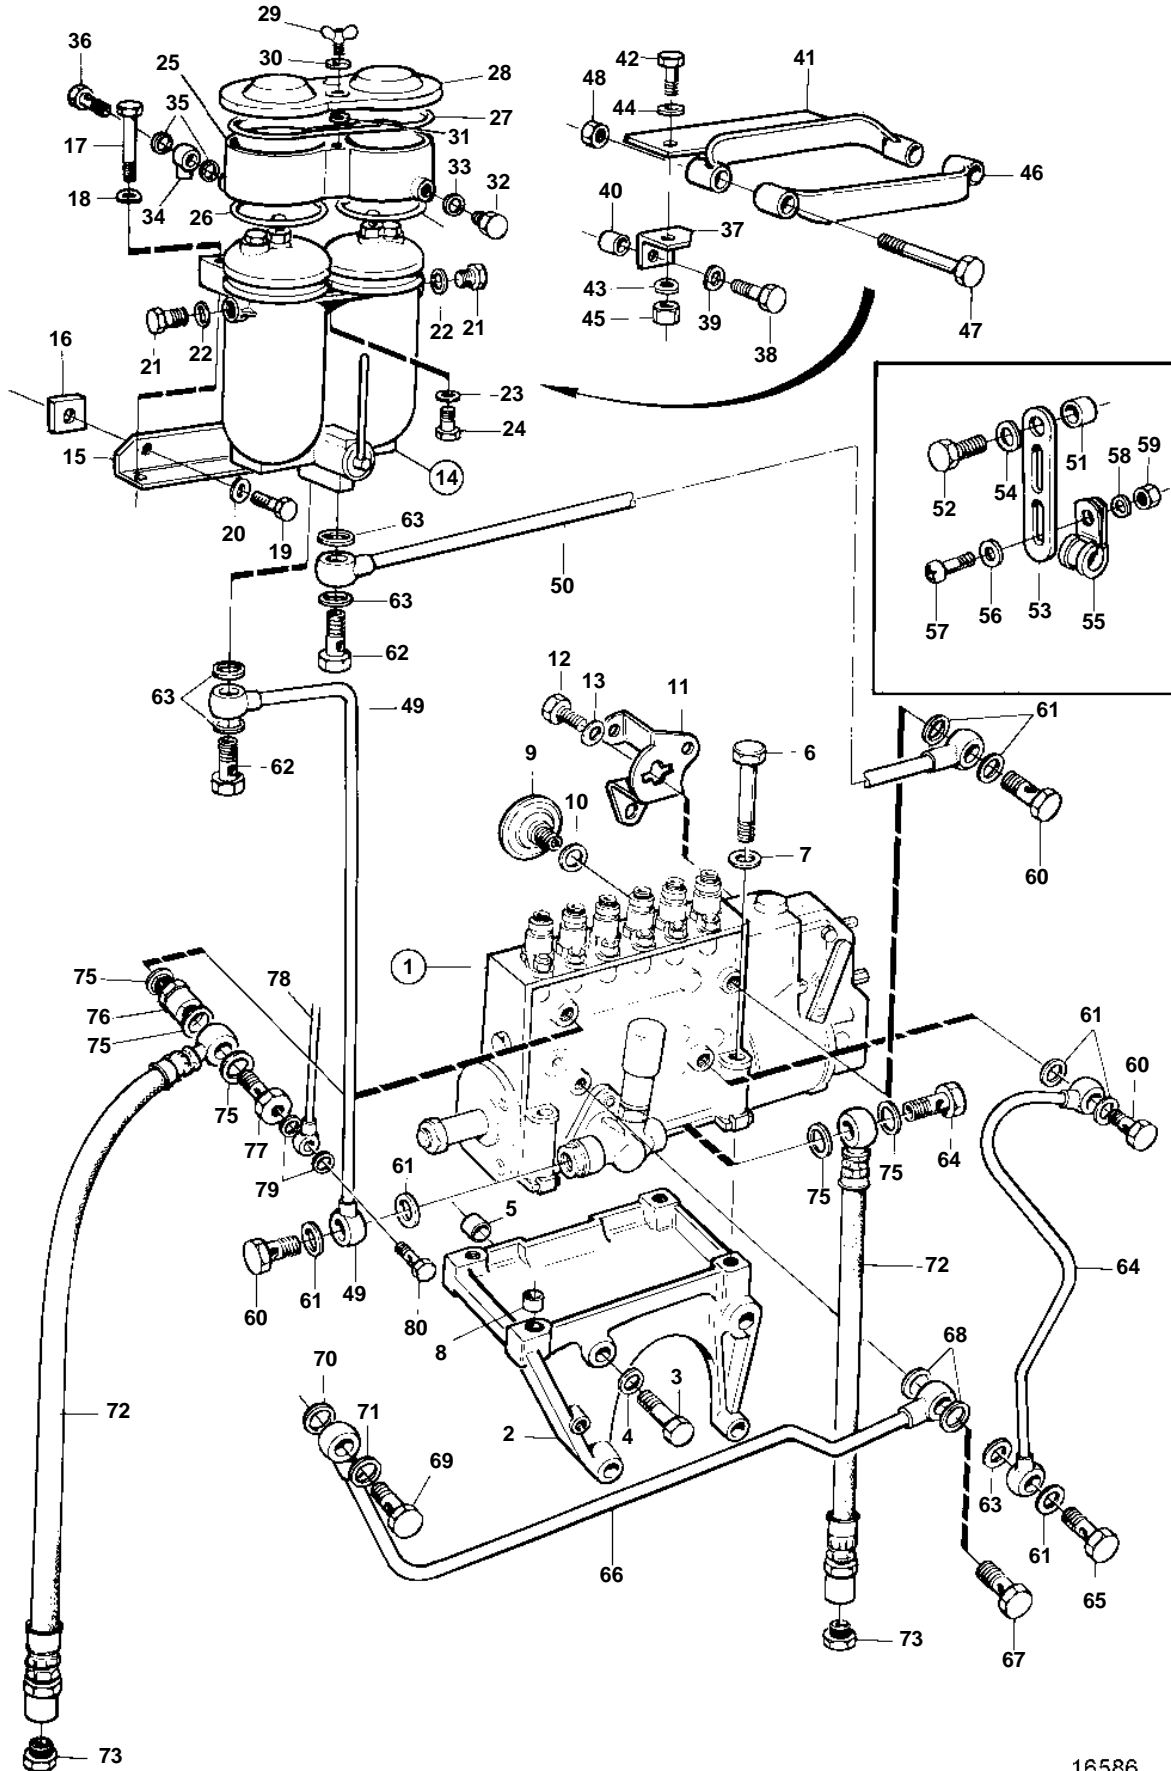

TMD102A (AUX)

16586

TMD102A (AUX)

REF	PART NO.	QTY	DESCRIPTION	SEE SEC.	NOTES
1	849194	1	Injection pump		RSV GOVERNOR
	3803765	1	Injection pump, exch		Exchange unit
				2830	
	847768	1	Injection pump	2848	ACTUATOR AGB 250A-3
	866205	1	Injection pump	2848	ACTUATOR GAC. ACB 275H
	3803778	1	Injection pump, exch		Exchange unit
2	468558	1	Bracket		
3	955566	4	Screw		
4	940280	4	Spring washer		
5		2	Guide sleeve		
6	940156	4	Screw		
7	190509	4	Washer		
8	417588	1	Guide sleeve		
9	477173	1	Pressure equalizer		
10	969011	1	Gasket		
11	848677	1	Lever		
12	955270	1	Screw		
13	941906	1	Spring washer		
14	243405	1	Fuel filter		
				2064	
15	845319	1	Bracket		
16		1	Spacer		
17	940134	2	Screw		
18	941909	2	Spring washer		
19	955535	2	Screw		
20	942336	2	Spring washer		
21	969011	2	Gasket		
22	960630	2	Plug		
23	959223	1	Screw		L=30mm
	959227	1	Screw		L=50mm
24	941907	2	Spring washer		
25		1	Reservoir		
26	846458	2	Sealing ring		
27	846460	1	Sealing ring		
28	846459	1	Cover		
29		1	Wing screw		
30	947620	1	Gasket		
31	951665	1	Retaining ring		
32	960630	1	Plug		
33	969011	1	Gasket		
34	25168	1	Banjo nipple		
35	969011	2	Gasket		
36	25167	1	Hollow screw		
37	862745	1	Bracket		
38	959798	1	Screw		
39	942336	1	Spring washer		
40	823575	1	Spacer sleeve		
41	862709	1	Support		
42	940115	1	Screw		
43	942336	1	Spring washer		
44	960142	1	Washer		
45	955827	1	Nut		
46	862708	1	Clamp		
47	955538	2	Screw		
48	950354	2	Lock nut		
49	847028	1	Tube		
50	847029	1	Tube		
51	847396	1	Sleeve		
52	959798	1	Screw		
53	965541	1	Bracket		
54	942336	1	Spring washer		
55	952625	1	Clamp		
56	955893	1	Washer		